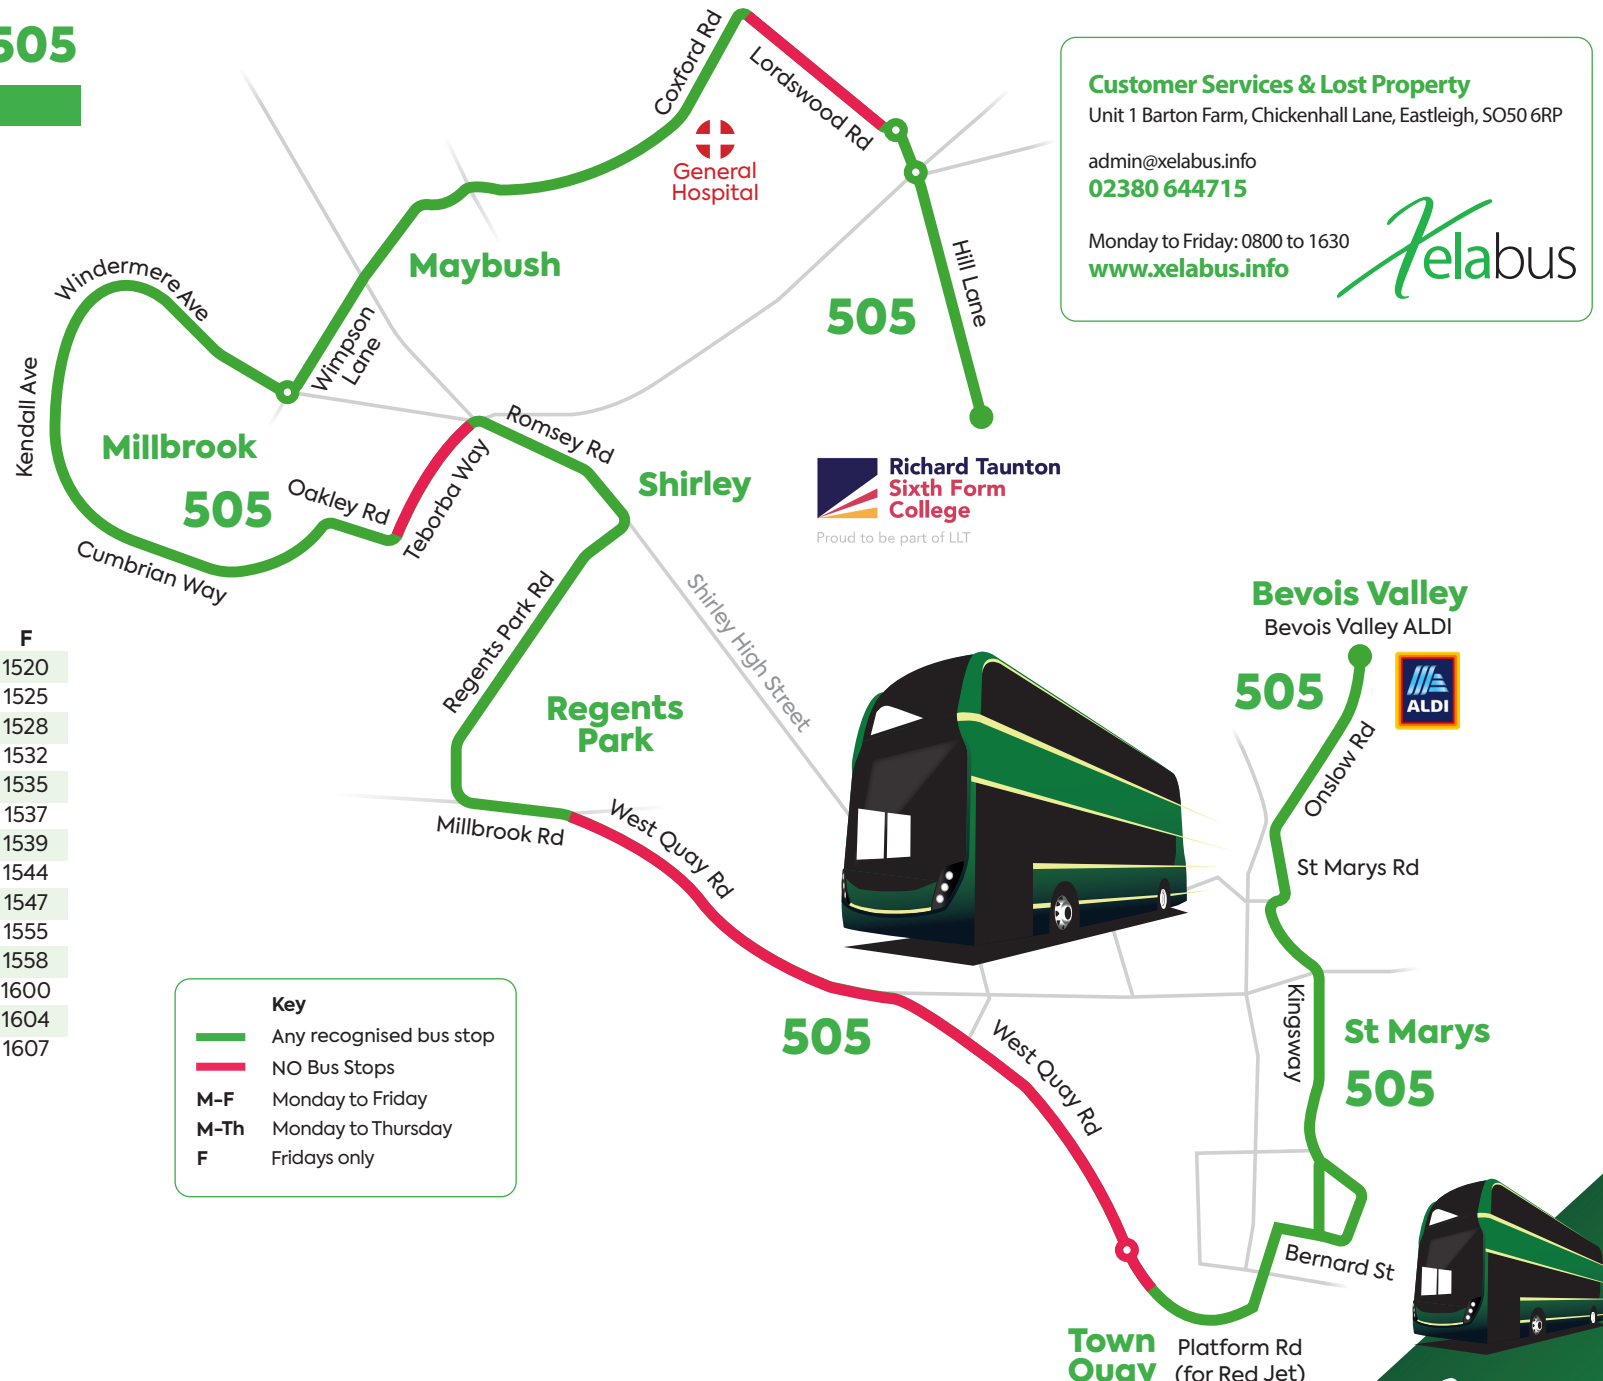

Schooldays only

	M-F
NORTHAM Quayside Road	0734
Bitterne Lances Hill Bus (Car Park)	0737
Peartree Church	0741
Woolston opposite Co-op	0744
Portsmouth Rd/St Annes Road	0747
Sholing Butts Road Tesco	0753
Sholing Drove Road	0756
Thornhill Medwall Green	0800
Thornhill Fairfax Court	0803
Thornhill Park Post Office	0806
Bitterne Leisure Centre	0811
Mousehole Lane, Montgomery Rd	0814
Bitterne Park Triangle	0819
Portswood Sainsburys	0826
Portswood Rd, Sirdar Road	0829
Swaythling Aster Road	0832
Burgess Road Library	0834
Bassett Crossroads	0837
Hill Lane, Burgess Road	0842
RICHARD TAUNTON COLLEGE	0845

RICHARD TAUNTON COLLEGE - WEST

505

Schooldays only

	M-F
BEVOIS VALLEY Aldi	0750
RSH Hospital	0752
Kingsway, Kingsland Market	0755
Bernard St, Oxford St	0758
Platform Tavern (for the Red Jet)	0801
Regents Park Rd, Claremont Crescent	0809
Shirley Precinct	0812
Millbrook, Cumbrian Way Shops	0818
Millbrook, Kendal Avenue Shops	0821
Millbrook Towers	0824
Maybush Corner	0827
Coxford Road, Princess Anne Hospital	0831
Lordswood Rd, Dunkirk Road	0834
RICHARD TAUNTON COLLEGE	0845

	M-Th	F
RICHARD TAUNTON COLLEGE	1605	1520
Lordswood Rd, Dunkirk Road	1610	1525
Coxford Road, Princess Anne Hospital	1613	1528
Maybush Corner	1617	1532
Millbrook Towers	1620	1535
Millbrook, Kendal Avenue Shops	1622	1537
Millbrook, Cumbrian Way Shops	1624	1539
Shirley Precinct	1629	1544
Regents Park Rd, Claremont Crescent	1632	1547
Platform Tavern (for the Red Jet)	1640	1555
Bernard St, Oxford St	1643	1558
Kingsway, Kingsland Market	1645	1600
RSH Hospital	1649	1604
BEVOIS VALLEY Aldi	1652	1607