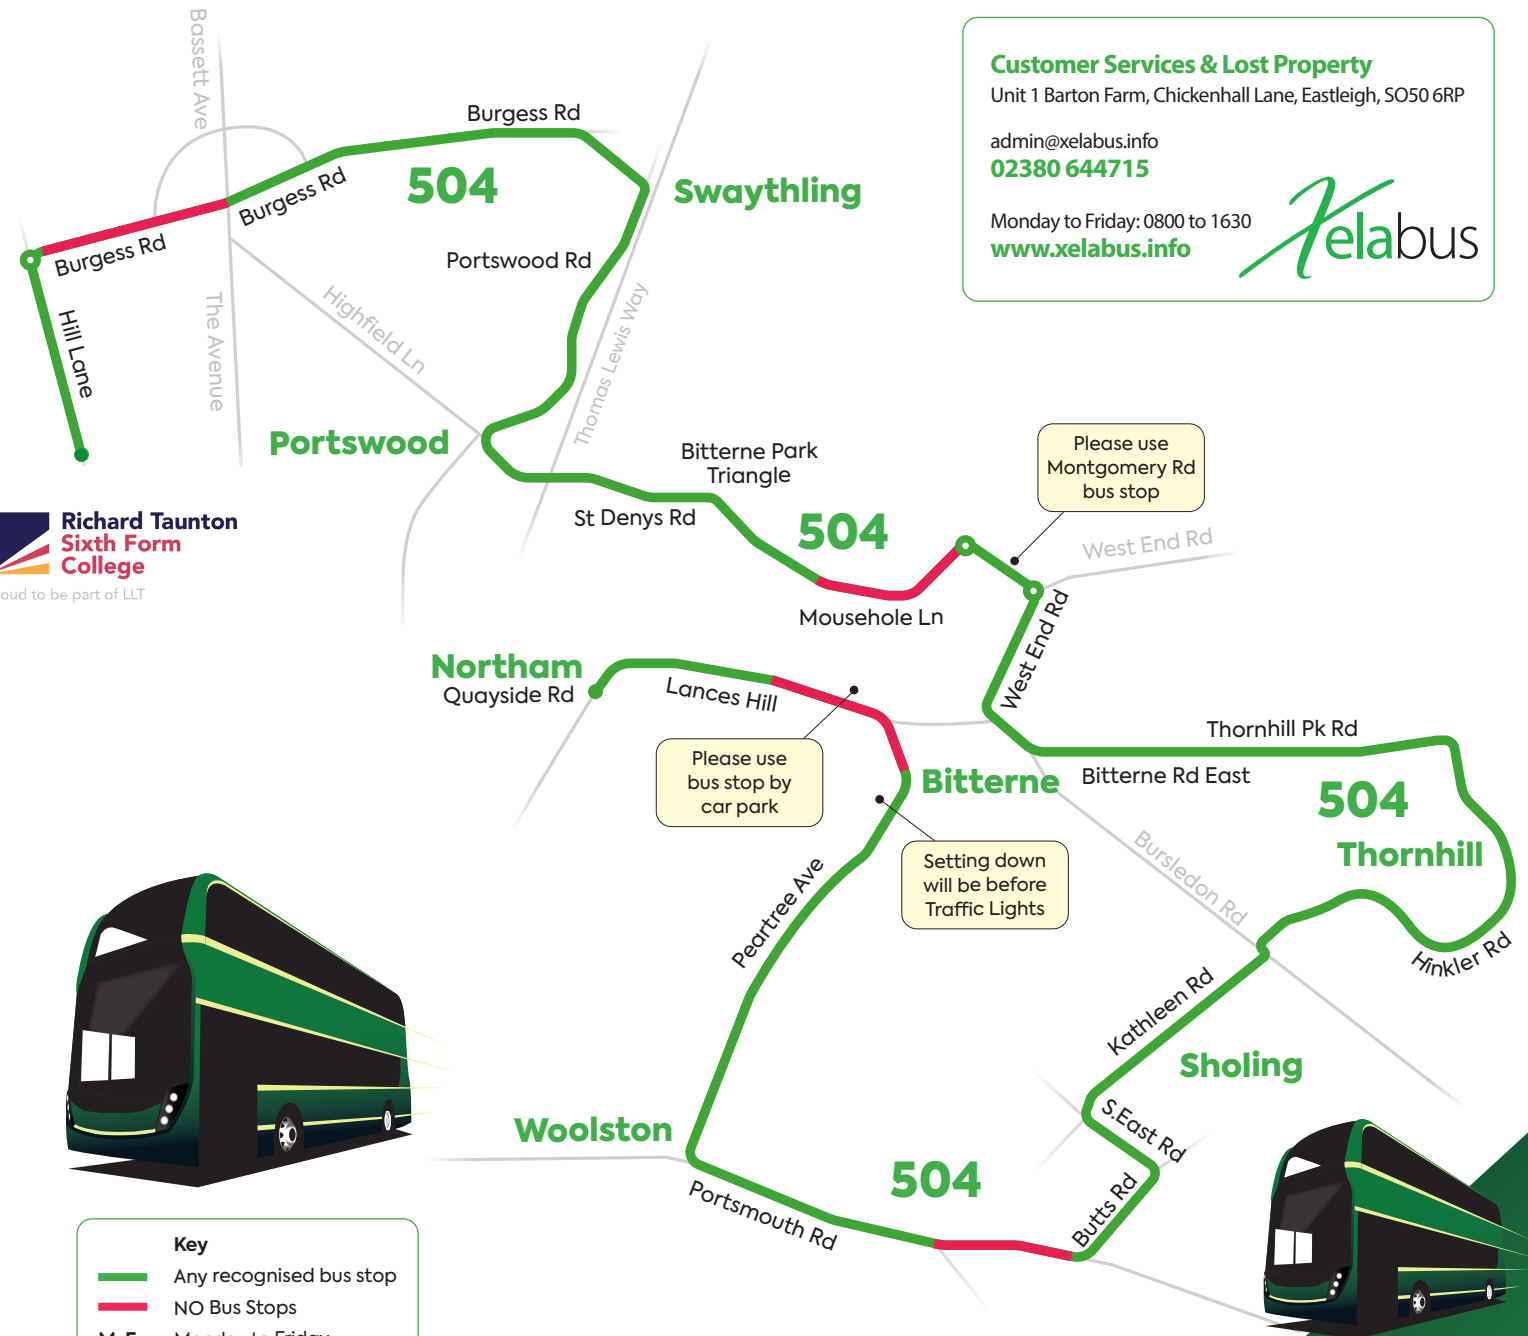

Key

- Any recognised bus stop
- NO Bus Stops
- **M-F** Monday to Friday
- **M-Th** Monday to Thursday
- **F** Fridays only

Customer Services & Lost Property
Unit 1 Barton Farm, Chickenhall Lane, Eastleigh, SO50 6RP
admin@xelabus.info
02380 644715
Monday to Friday: 0800 to 1630
www.xelabus.info